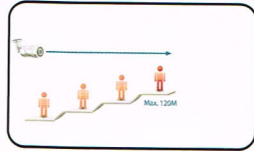

HIGH RESOLUTION SPECIAL APPLICATION

MADE IN KOREA

New

Normal