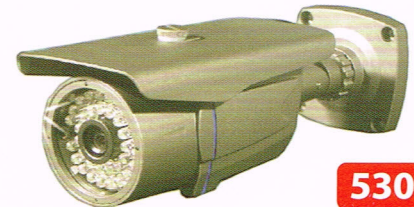

always a step
ahead

uniii®

Your Best Surveillance Partner

HIGH RESOLUTION DOME CAMERA

MADE IN KOREA

600 TVL

- 1/3 inch SONY Super HAD2 CCD
- 40pcs High Performance IR LEDs
- 2.8~12mm AVF Lens, TDN ICR (Option)
- Joystick type OSD controller

600 TVL

- 1/3 inch SONY Super HAD2 CCD
- 0.8Lux at F1.2
- 3.6mm Fixed Lens
- 24pcs IR LED

600 TVL

- 1/3 inch SONY Super HAD2 CCD
- 40pcs High Performance IR LEDs
- 2.82.8~12mm AVF Lens, TDN ICR (Option)
- Joystick type OSD controller
  (Flush, Wall, Ceiling mount available)

HIGH RESOLUTION NIGHT VISION OUTDOOR CAMERA

MADE IN KOREA

600 TVL

- 1/3 inch SONY Super HAD2 CCD
- Hinge & Junction Box Included
- 10pcs High PWR LEDs + 30pcs IR LEDs
- Wall, Ceiling, Pole, Table mount available
- External lens adjustable
- Anti-fog window inside
- IR LED controllable

600 TVL

- 1/3 inch SONY Super HAD2 CCD
- 40pcs IR LEDs
- Wall, Ceiling, Pole, Table mount available
- External lens adjustable
- IR LED controllable

530 TVL

- 1/3" Sony Super HAD IR Bullet Camera
- 3.6mm Fixed Lens
- 35 pcs LED IR

Your Best Surveillance Partner

Your Best Surveillance Partner