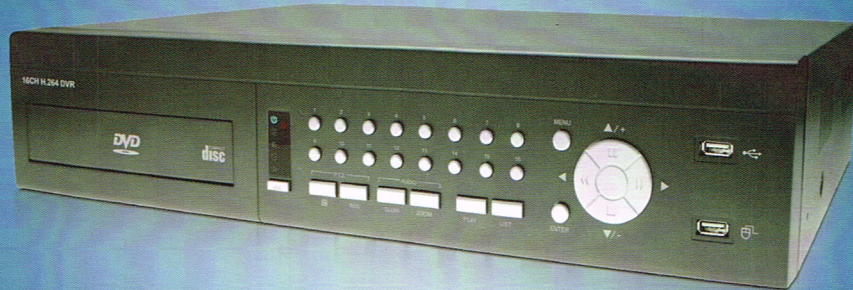

# H.264 Real-Time DVR

Optimize video quality & Minimize file size!!

**KPD688A**  
16CH H.264 DVR

## H.264 Recording + H.264 Network Transmission

**KPD686A**  
8CH H.264 DVR