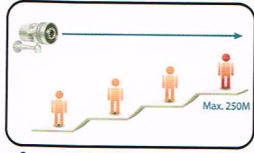

# HIGH RESOLUTION SPECIAL APPLICATION

MADE IN KOREA

New

Normal

Conventional

Super Night Vision

IR Reflection free

**250m Long Range**